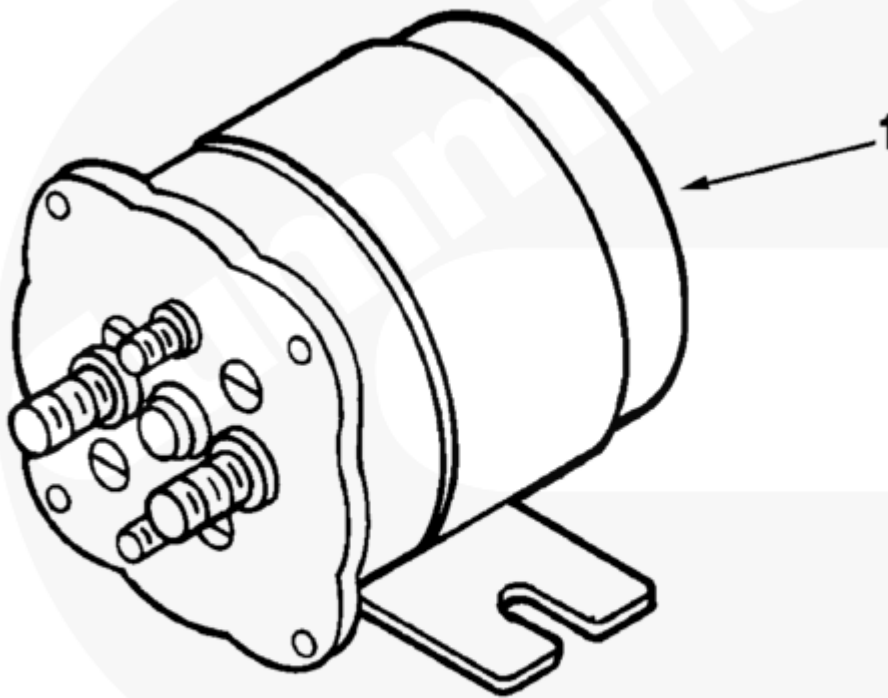

Parts Catalog - Option Detail

Electronic Parts Catalog - Option Detail				
Option	Group	Graphic	Film Card	Date
ES8003	13.10	sw400gh	F	21-MAR-90
Engines	NH/NT 855, NT495, NT743, NTA855 N106			

©Cummins Inc

sw400gh

[SMALL](#) | [MEDIUM](#) | [LARGE](#)

Cart	Ref No	Part Number	Part Description	Required	Remarks
View My Cart					
		ES8003	Magnetic Switch		Single starter switch relay...(More)
					(magnetic switch) for use
					with 24volt positive
					engagement starter.